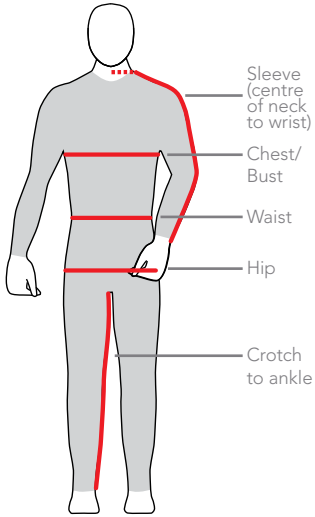

# FALL/WINTER 2011 SIZING CHART

How to Find Your Measurements

## MEN'S SIZING

### JACKET/SHIRT Sizing

Body Size	X-Small		Small		Medium		Large		X-Large		XX-Large	
	inch	cm	inch	cm	inch	cm	inch	cm	inch	cm	inch	cm
Chest	36	94	38	97	40	102	43	109	46	117	50	127
Waist	29	74	31	79	33	84	36	91	39	99	43	109
Hip	36	91	38	97	40	102	43	109	46	117	50	127
Sleeve	32	81	33	84	34	86	35	89	36	91	37	94